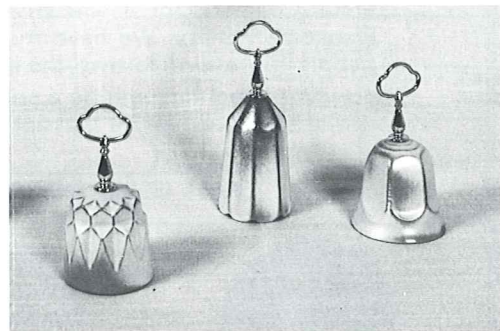

817 - 6" TABLE BELL 6.50   **815 - 7" TABLE BELL** 6.50   **814 - 6" TABLE BELL** 6.50

AVAILABLE IN 8 STANDARD COLORS PLUS WISTERIA, COFFEE BROWN, AND TERRA COTTA

Add 50% for Flame